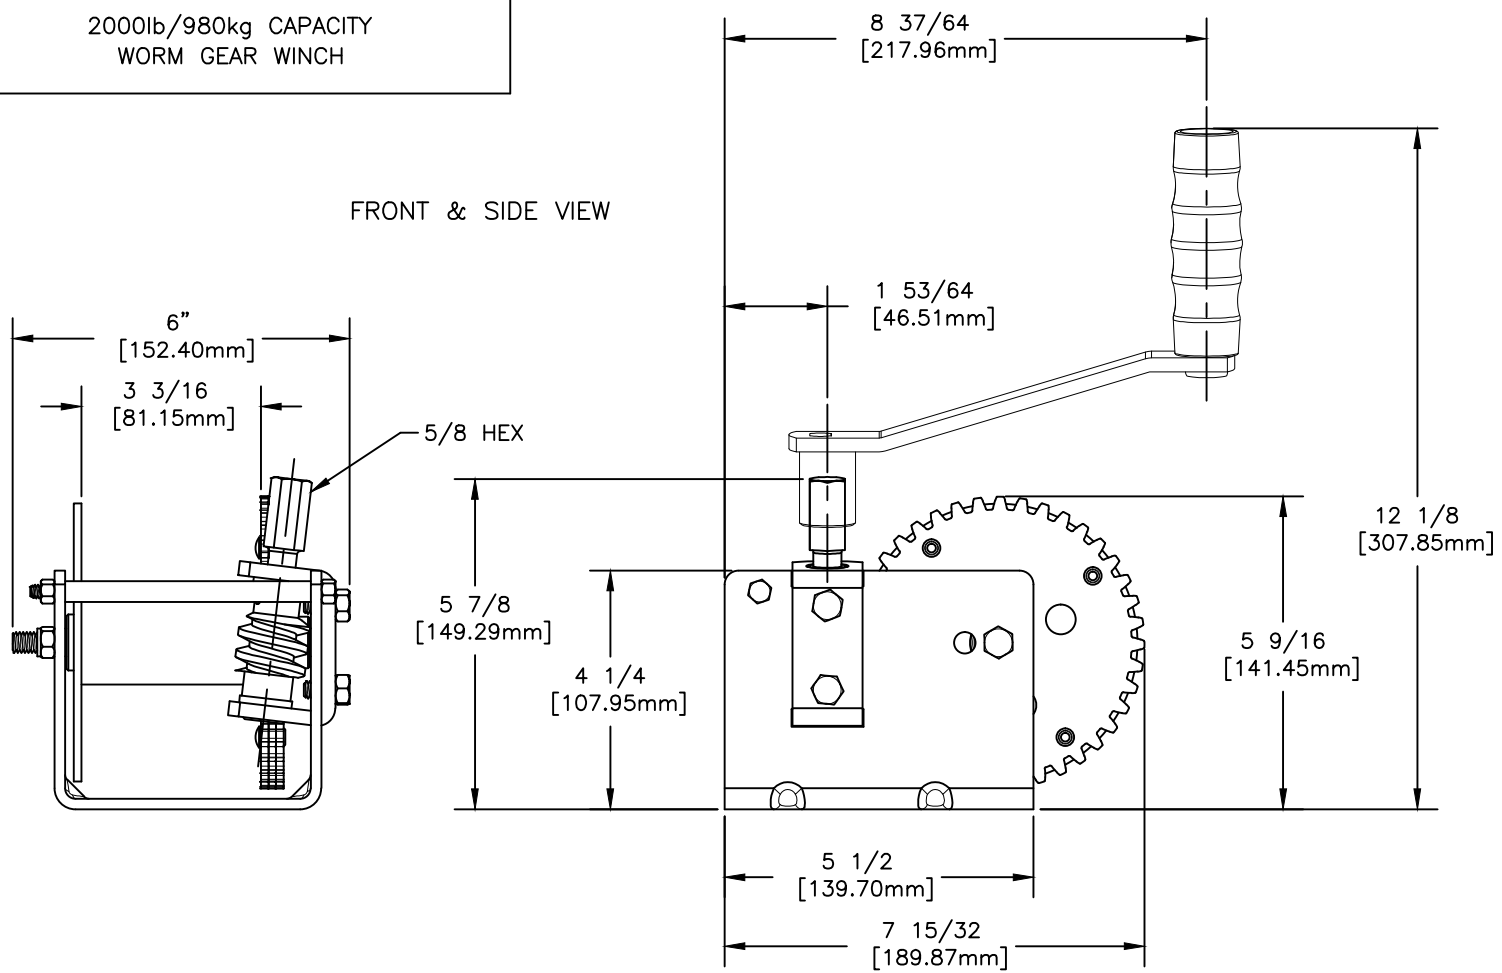

MODEL
WG2000 WITH HEX DRIVE
2000lb/980kg CAPACITY
WORM GEAR WINCH

FRONT & SIDE VIEW

BASE HOLE PATTERN