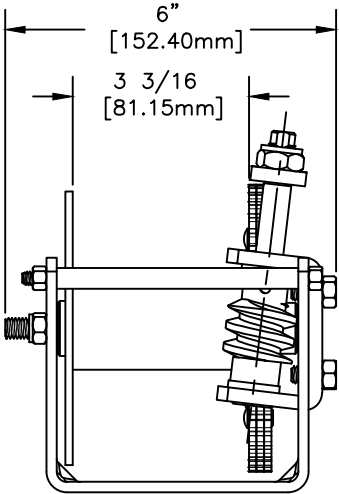

MODEL  
 WG2000/WG2000SR  
 2000lb/980kg CAPACITY  
 WORM GEAR WINCH

FRONT & SIDE VIEW

BASE HOLE PATTERN