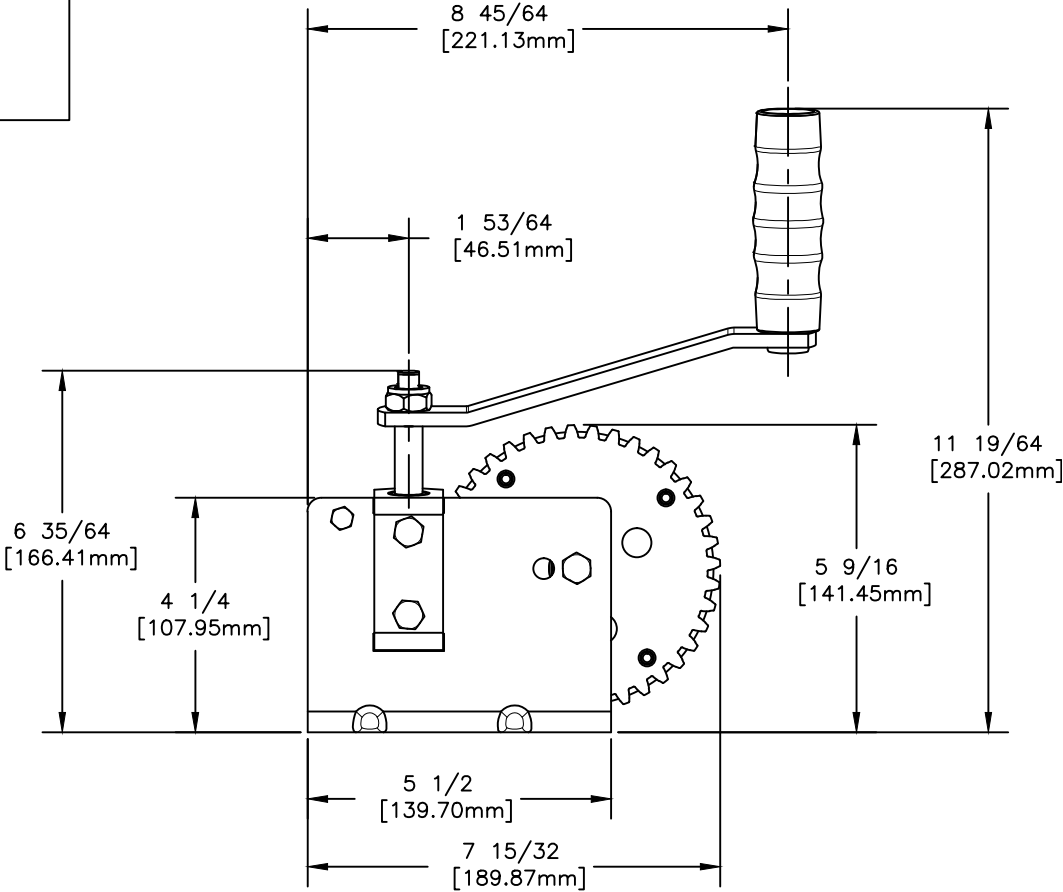

MODEL  
 WG2000/WG2000SR  
 2000lb/980kg CAPACITY  
 WORM GEAR WINCH

FRONT & SIDE VIEW

BASE HOLE PATTERN