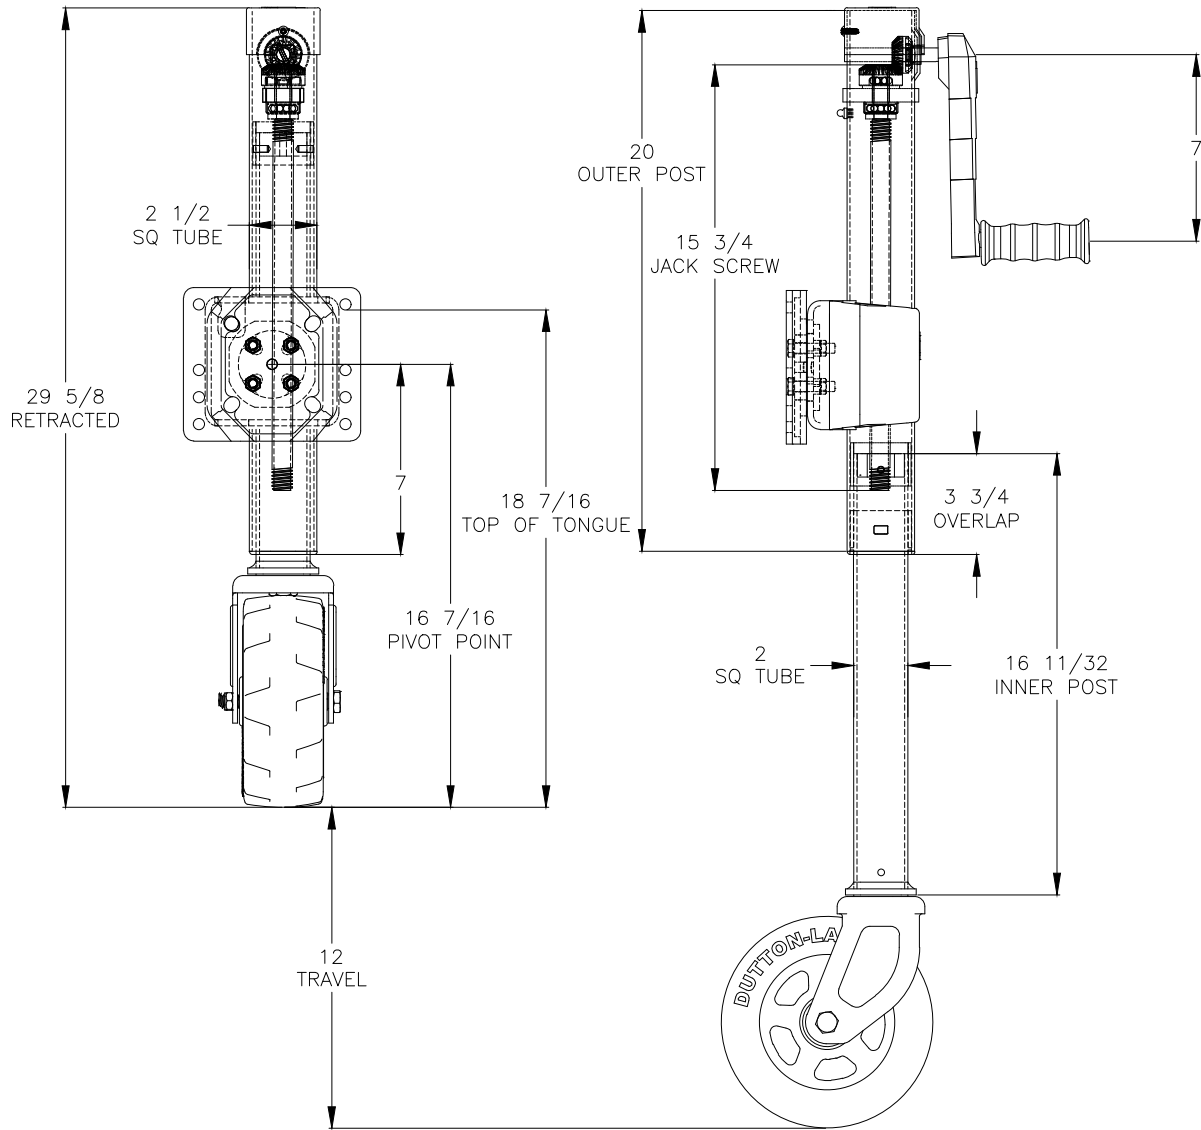

MODEL
DLX-SW
1700LB/771 KG CAPACITY
MARINE JACK
P/N 22339

INCLUDES:
303899 DLX CLAMP PLATE KIT