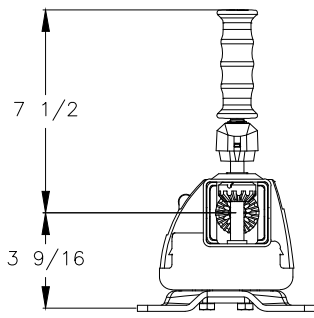

MODEL
DLX-SW
1700LB/771 KG CAPACITY
MARINE JACK
P/N 22339

INCLUDES:
303899 DLX CLAMP PLATE KIT