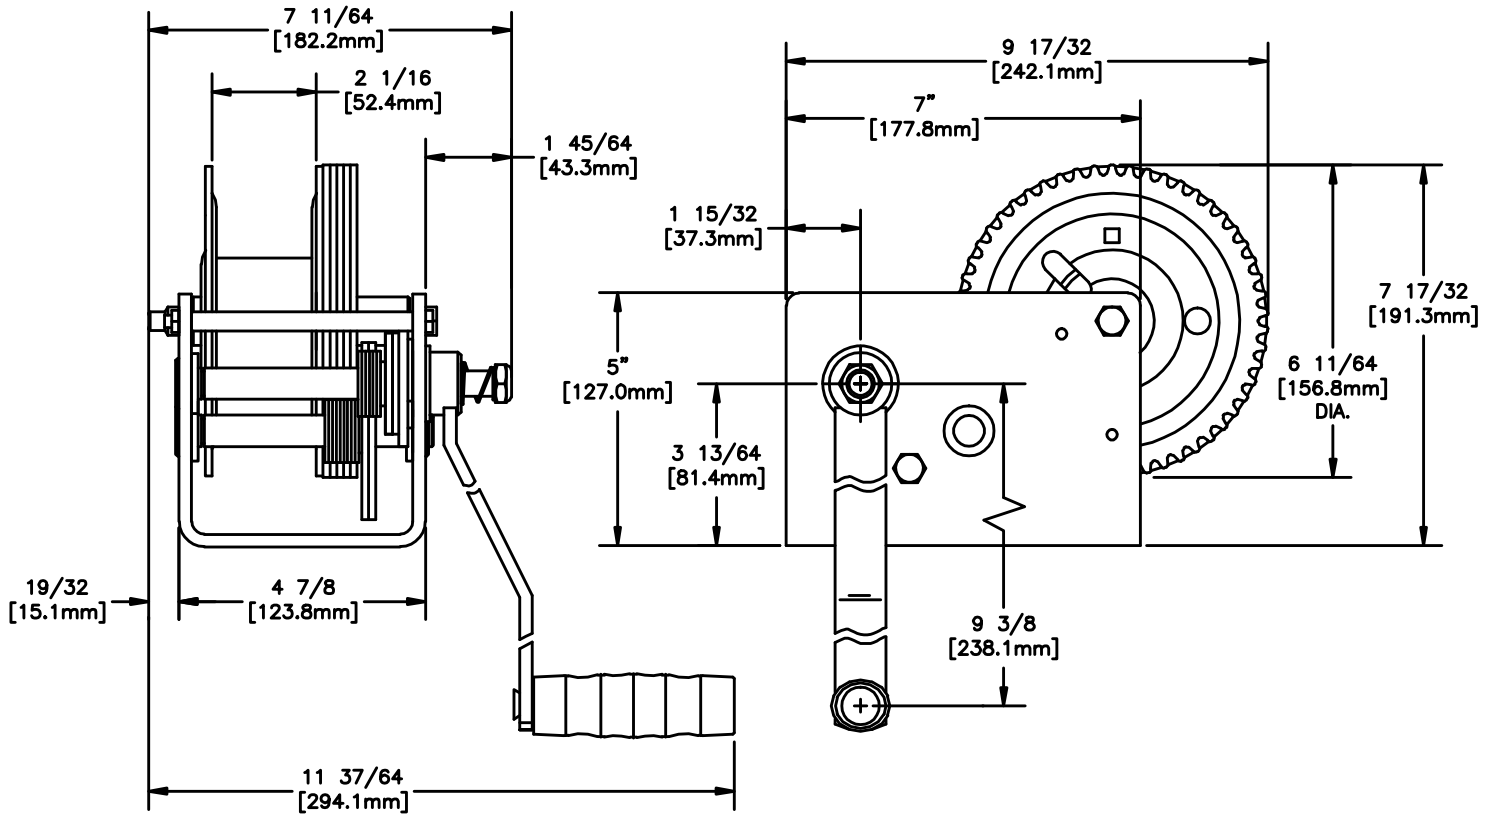

MODEL DLB2500A

2500lb/1134kg CAPACITY

BRAKE WINCH

FRONT & SIDE VIEW

BASE HOLE PATTERN