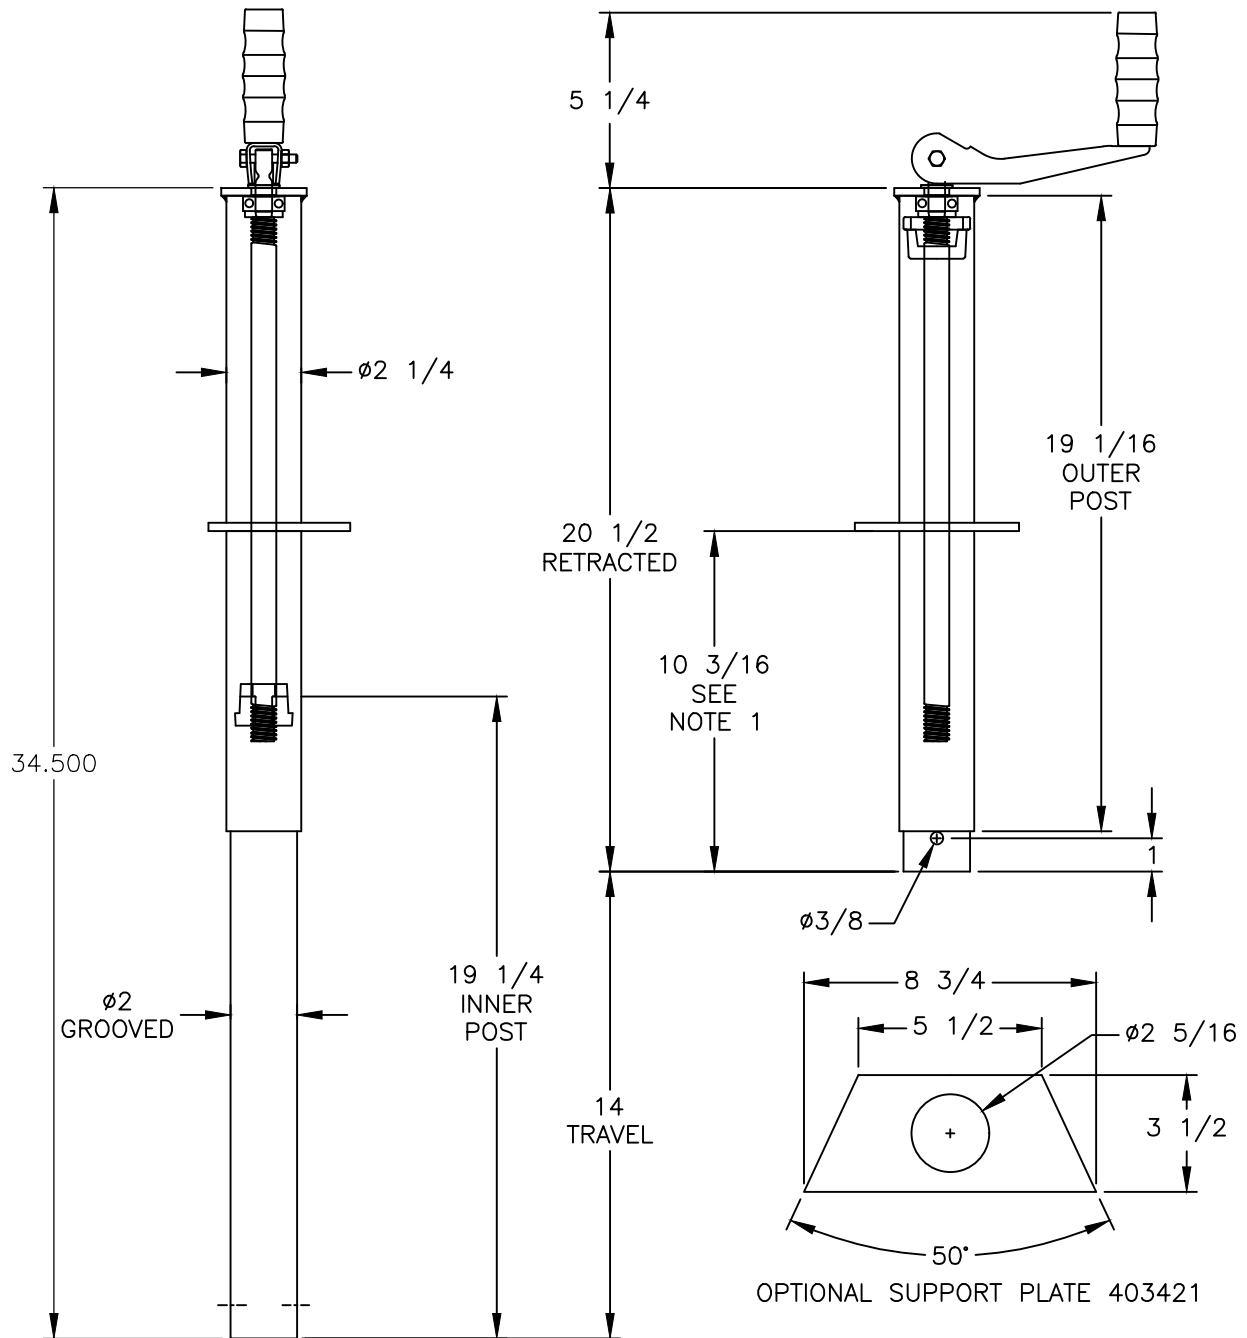

MODEL
6671
5000lb/2268kg CAPACITY
AG-IND JACK
P/N 22772

NOTES:
1.) WITH A 6614A REMOVABLE FOOT INSTALLED,
THE MOUNTING BRACKET HEIGHT ABOVE THE
BOTTOM OF THE FOOT IS 10-11/16".