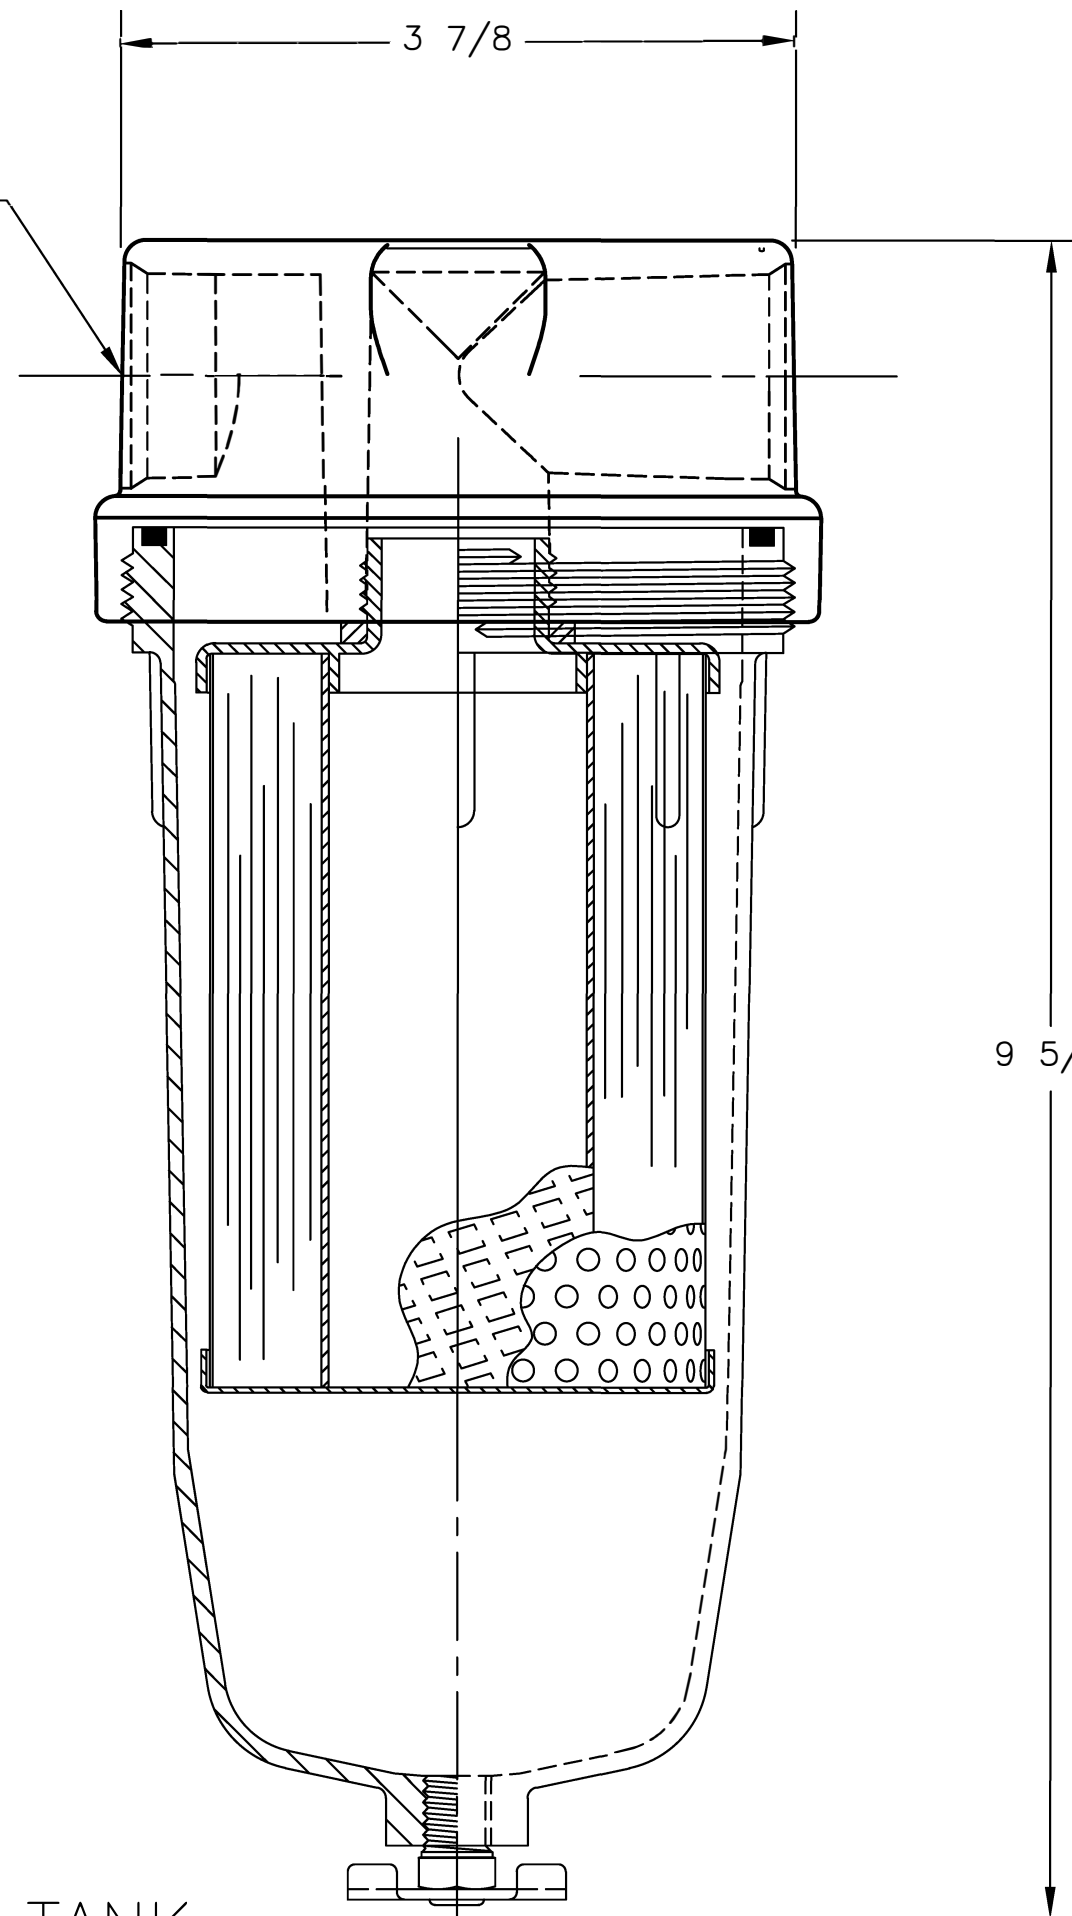

1" 11 1/2 NPT
(BOTH ENDS)

9 5/8

495 1" FUEL TANK
FILTER ASSEMBLY