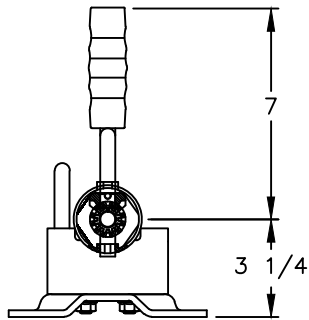

MODEL
6850
1500lb/680kg CAPACITY
MARINE JACK
P/N 22800

6804 HARDWARE
MOUNTING KIT
P/N 303229