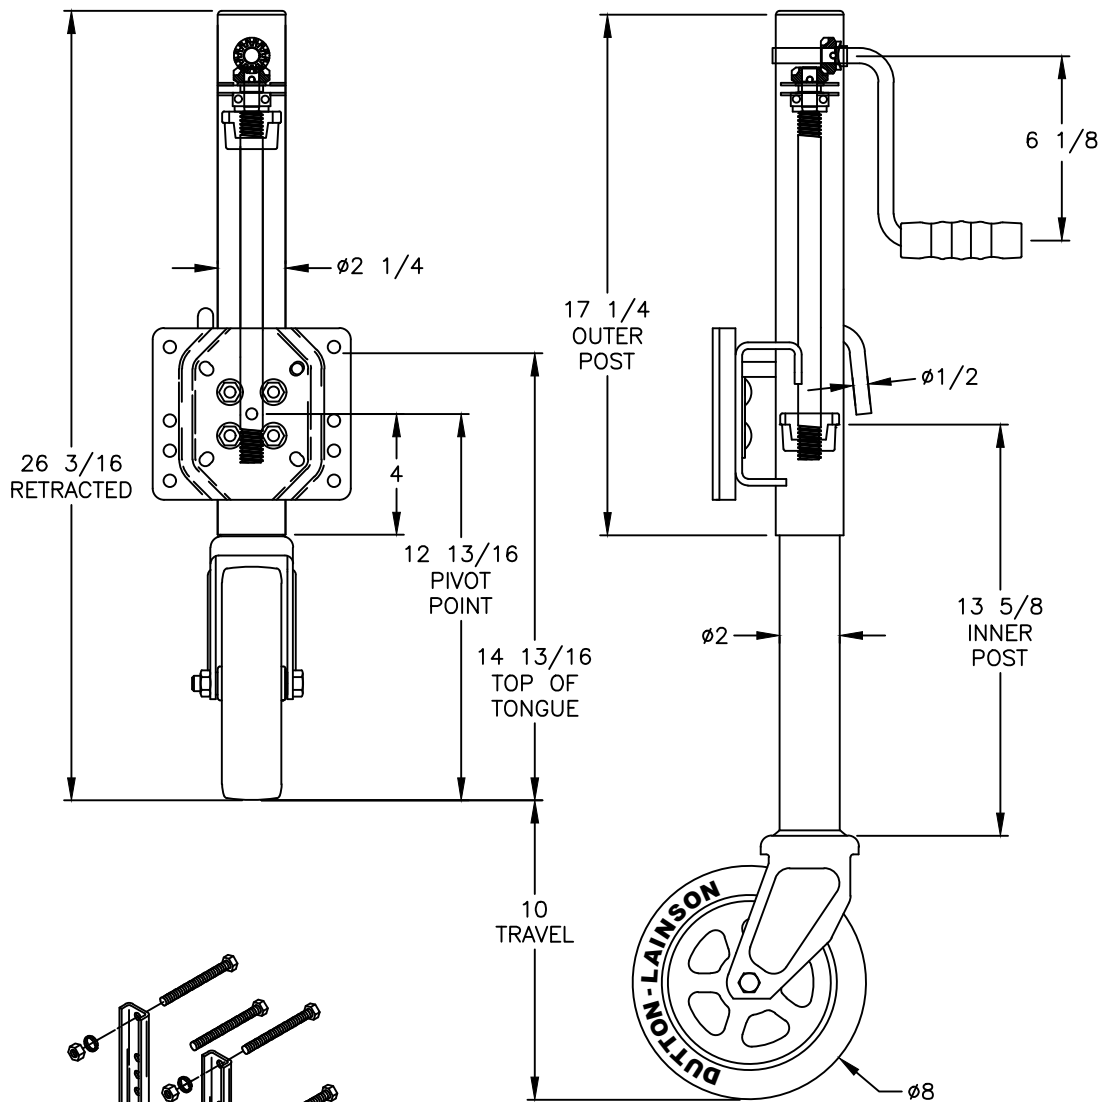

MODEL
6850
1500lb/680kg CAPACITY
MARINE JACK
P/N 22800

6804 HARDWARE
MOUNTING KIT
P/N 303229