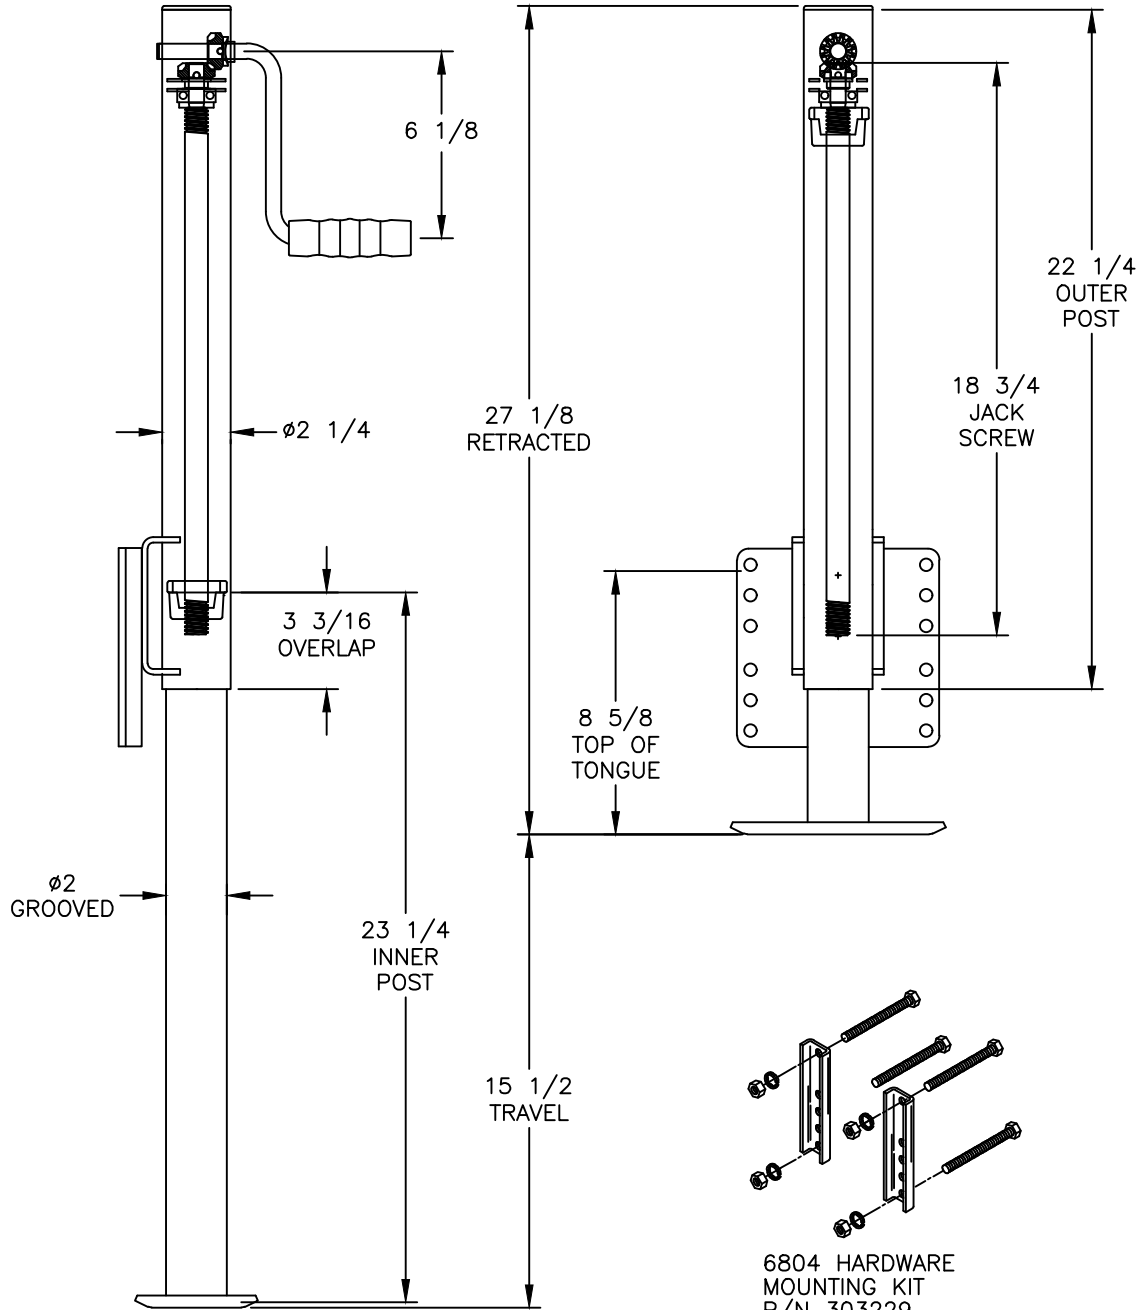

MODEL  
6816  
2000lb/907kg CAPACITY  
MARINE JACK  
P/N 22574

6804 HARDWARE  
MOUNTING KIT  
P/N 303229