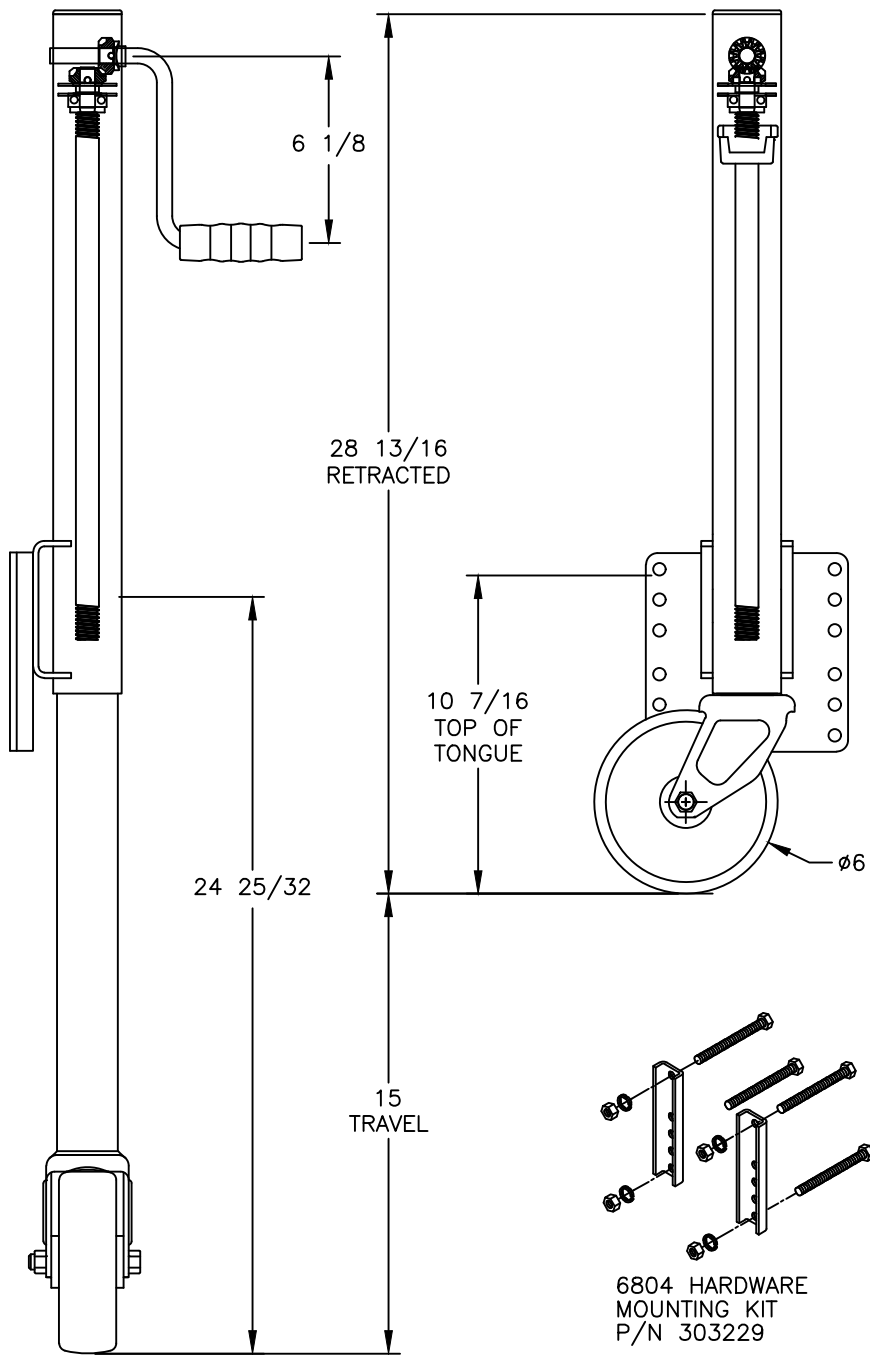

MODEL  
6814  
1250lb/567kg CAPACITY  
MARINE JACK  
P/N 22590

6804 HARDWARE  
MOUNTING KIT  
P/N 303229