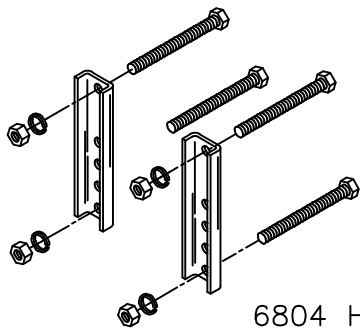

MODEL
6460

1000lb/454kg CAPACITY
MARINE JACK
P/N 22380

6804 HARDWARE
MOUNTING KIT
P/N 303229

9 7/8
TRAVEL