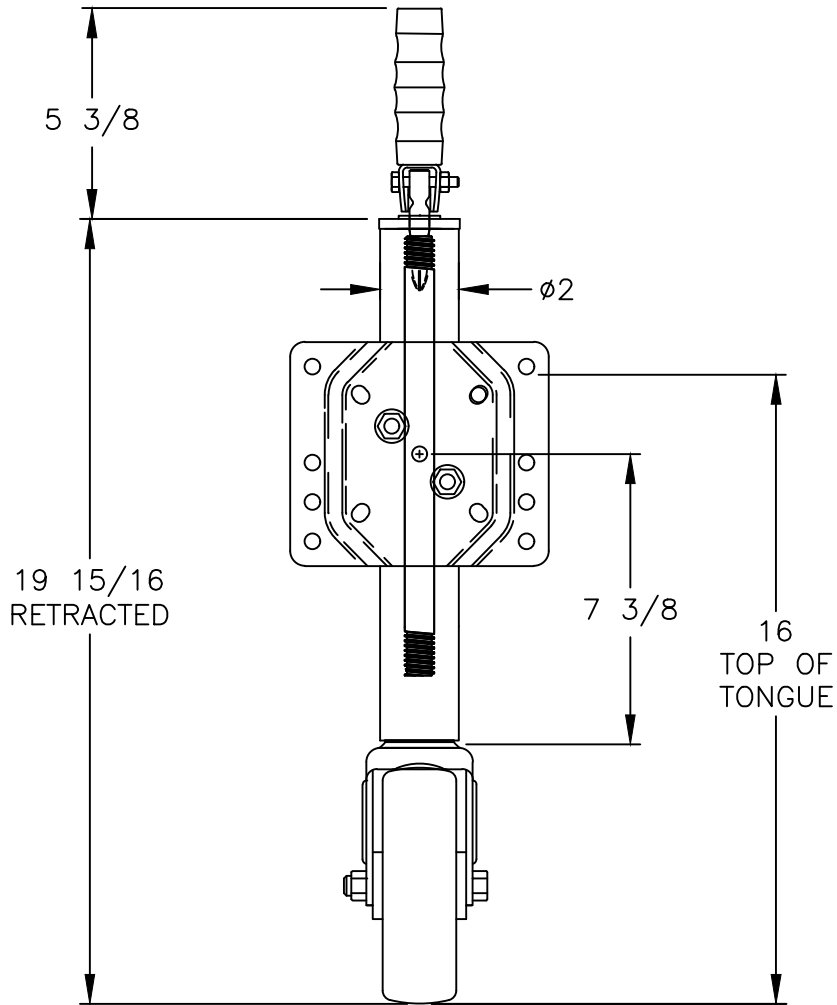

MODEL
6460

1000lb/454kg CAPACITY
MARINE JACK
P/N 22380

6804 HARDWARE
MOUNTING KIT
P/N 303229

9 7/8
TRAVEL