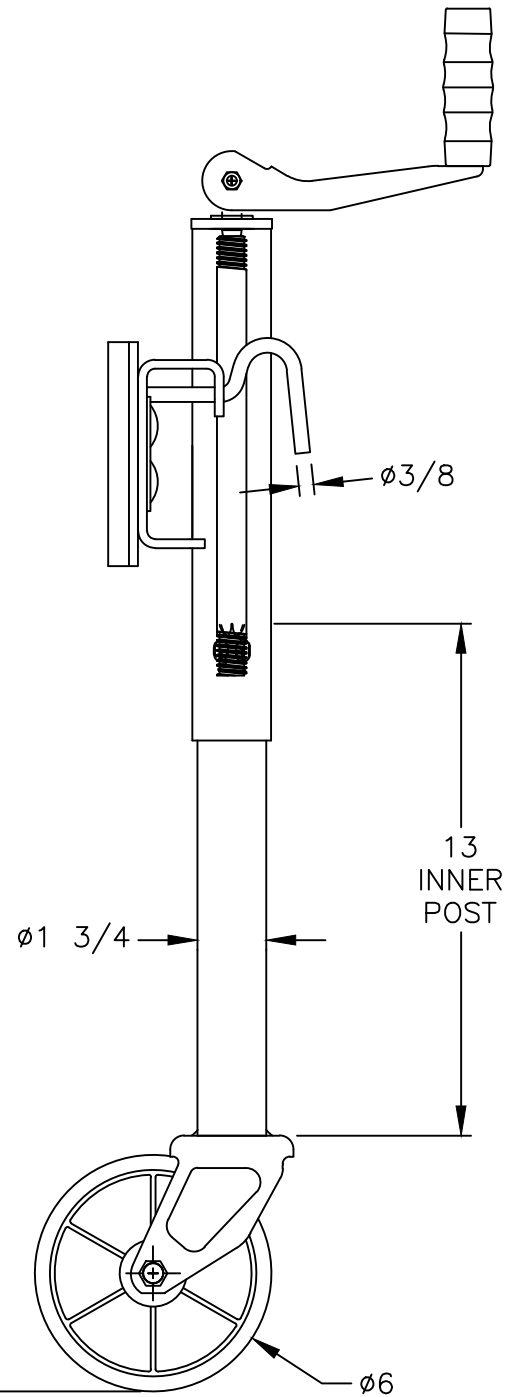

MODEL
6460

1000lb/454kg CAPACITY
MARINE JACK
P/N 22380

6804 HARDWARE
MOUNTING KIT
P/N 303229

9 7/8
TRAVEL