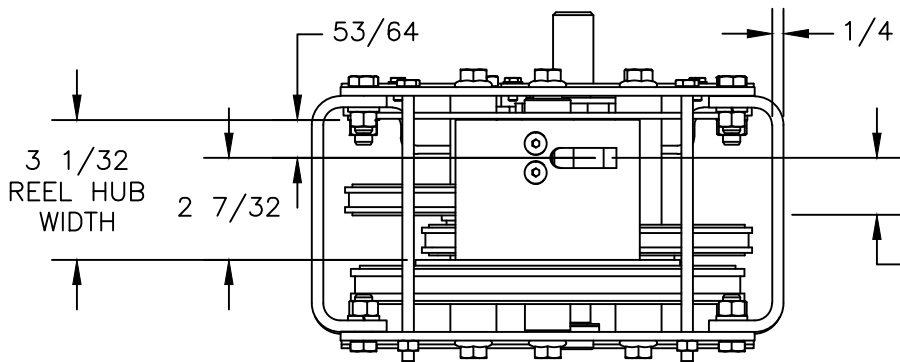

MODEL
CD7000

DRUM HUB DIA. - 4 INCH
 GEAR RATIO - 32.6:1
 SINGLE LINE CAPACITY - 3500 LB/1588 KG
 DOUBLE LINE CAPACITY - 7000 LB/3175 KG
 BOAT LIFT WINCH

FRONT VIEW

SIDE VIEW
 (MOUNTING HOLE
 PATTERN SAME ON
 BOTH SIDES)

BOTTOM VIEW

1 15/64
 OFFSET FROM
 MOUNTING HOLES