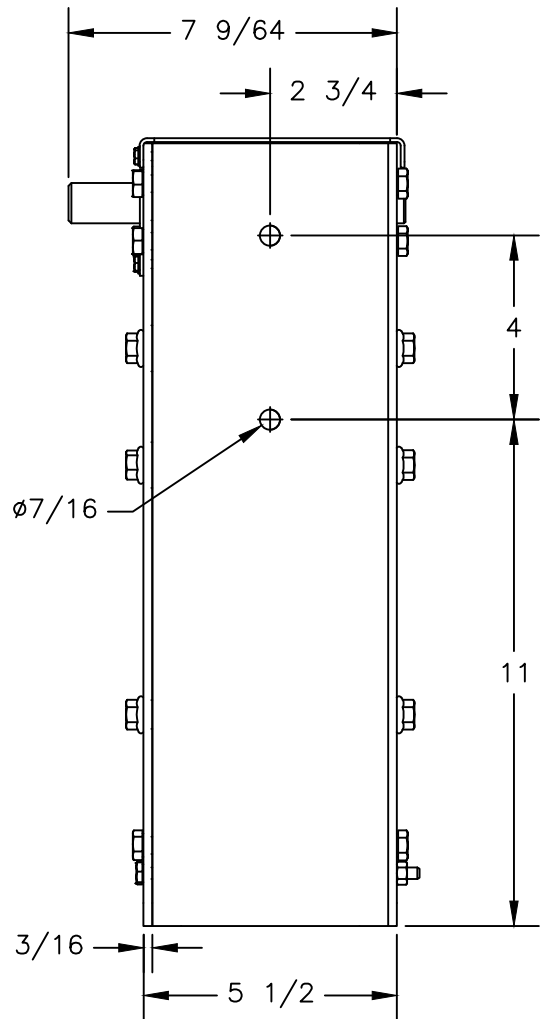

MODEL
CD7000

DRUM HUB DIA. - 4 INCH
 GEAR RATIO - 32.6:1
 SINGLE LINE CAPACITY - 3500 LB/1588 KG
 DOUBLE LINE CAPACITY - 7000 LB/3175 KG
 BOAT LIFT WINCH

FRONT VIEW

SIDE VIEW
 (MOUNTING HOLE
 PATTERN SAME ON
 BOTH SIDES)

BOTTOM VIEW

1 15/64
 OFFSET FROM
 MOUNTING HOLES