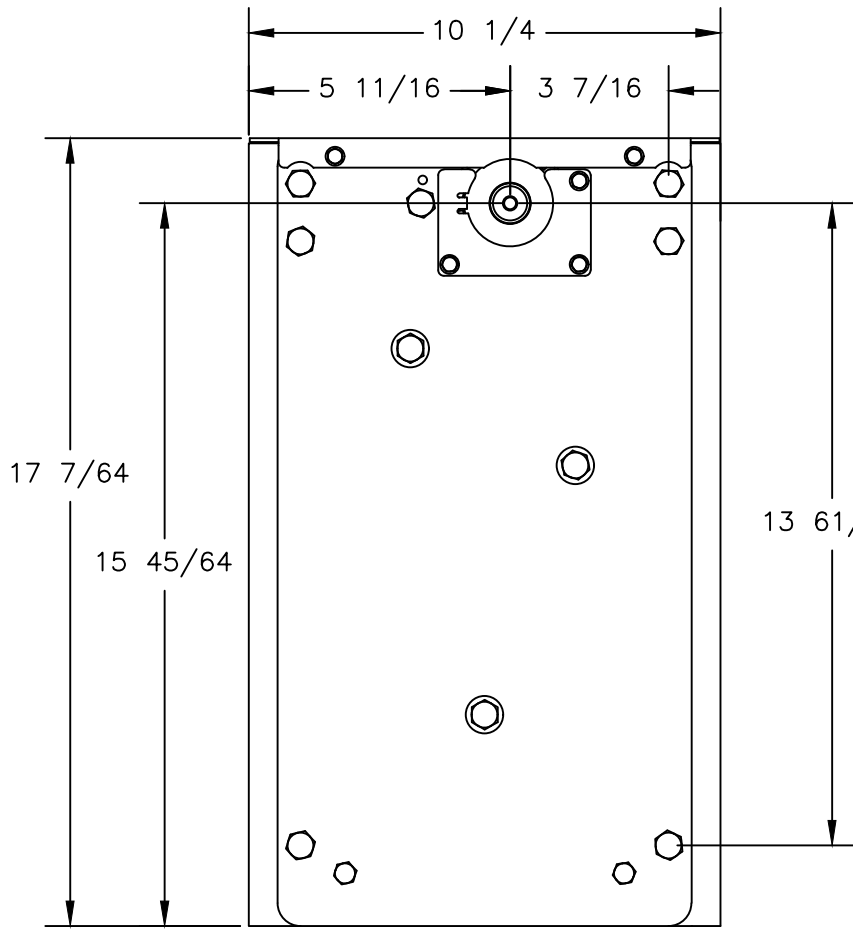

MODEL
CD7000

DRUM HUB DIA. - 4 INCH
 GEAR RATIO - 32.6:1
 SINGLE LINE CAPACITY - 3500 LB/1588 KG
 DOUBLE LINE CAPACITY - 7000 LB/3175 KG
 BOAT LIFT WINCH

FRONT VIEW

SIDE VIEW
 (MOUNTING HOLE
 PATTERN SAME ON
 BOTH SIDES)

BOTTOM VIEW

1 15/64
 OFFSET FROM
 MOUNTING HOLES