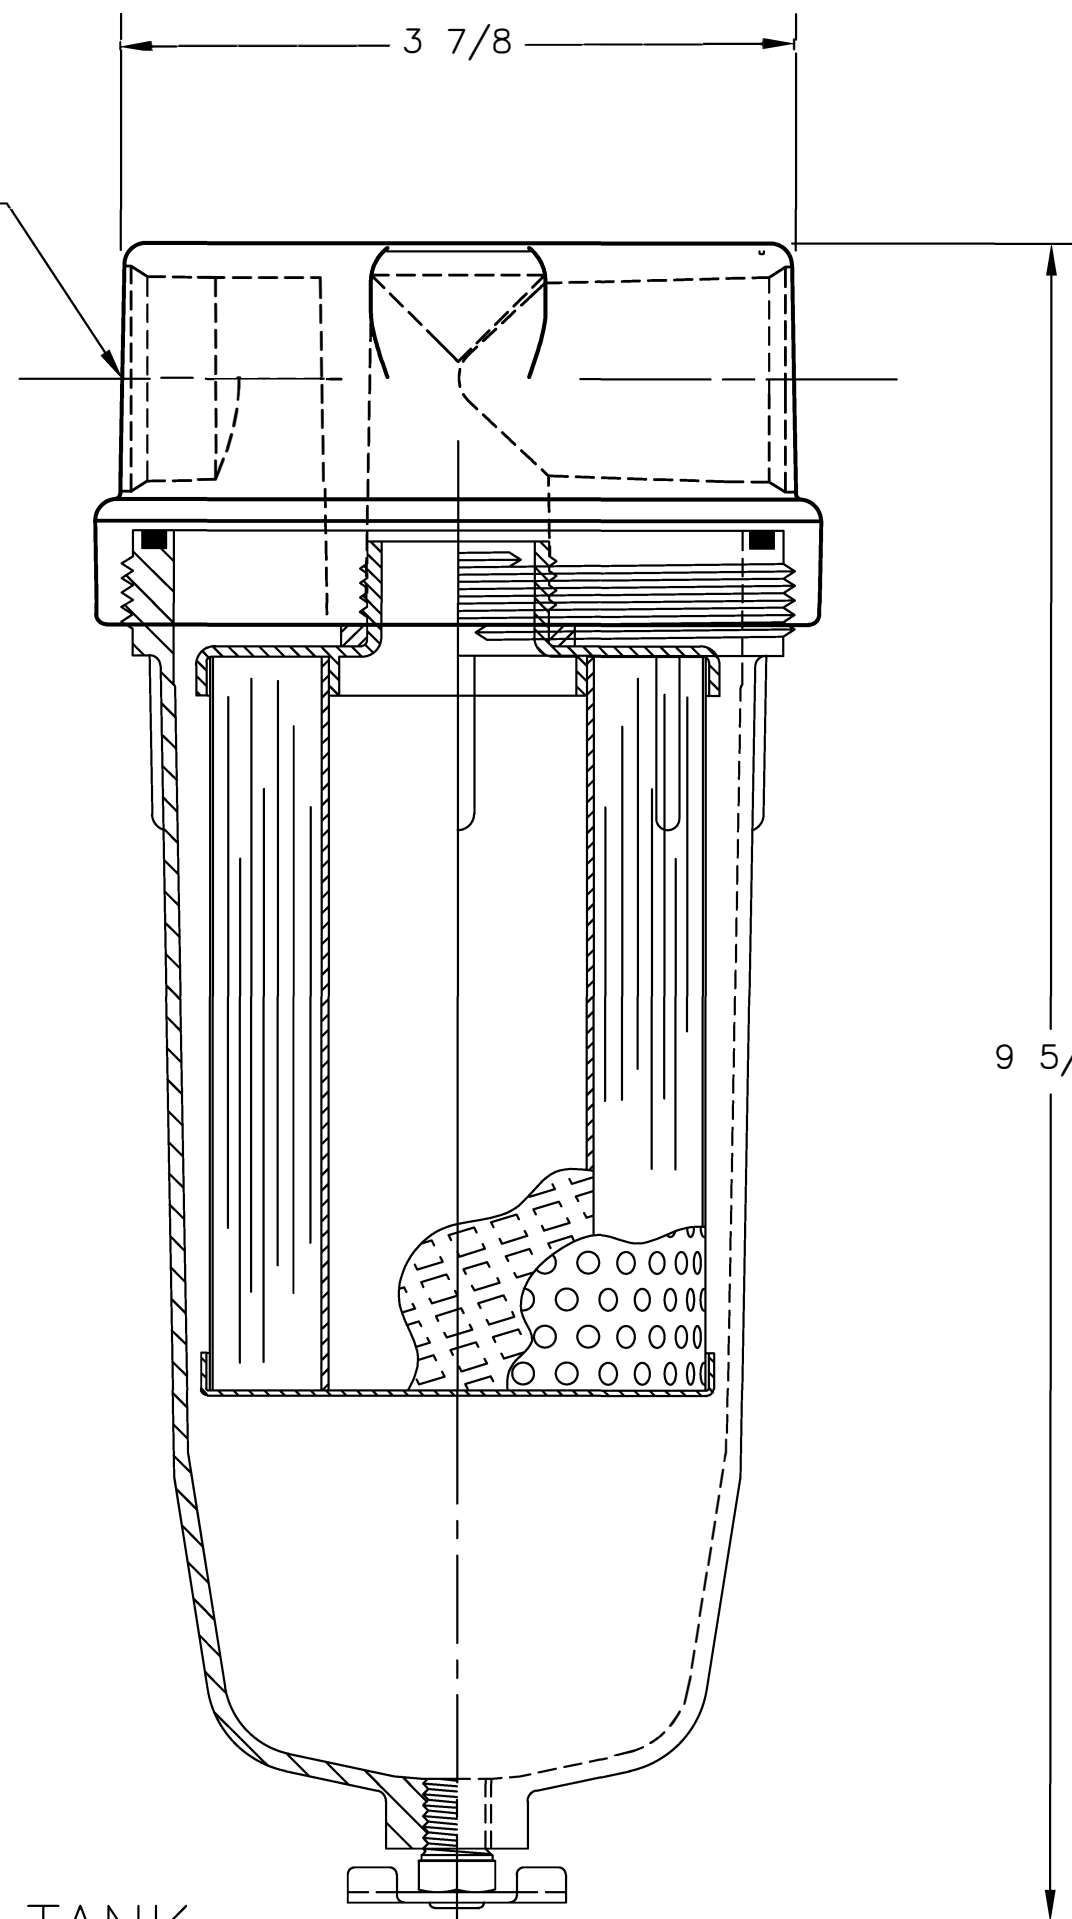

1" 11 1/2 NPT  
(BOTH ENDS)

496 1" FUEL TANK  
FILTER ASSEMBLY