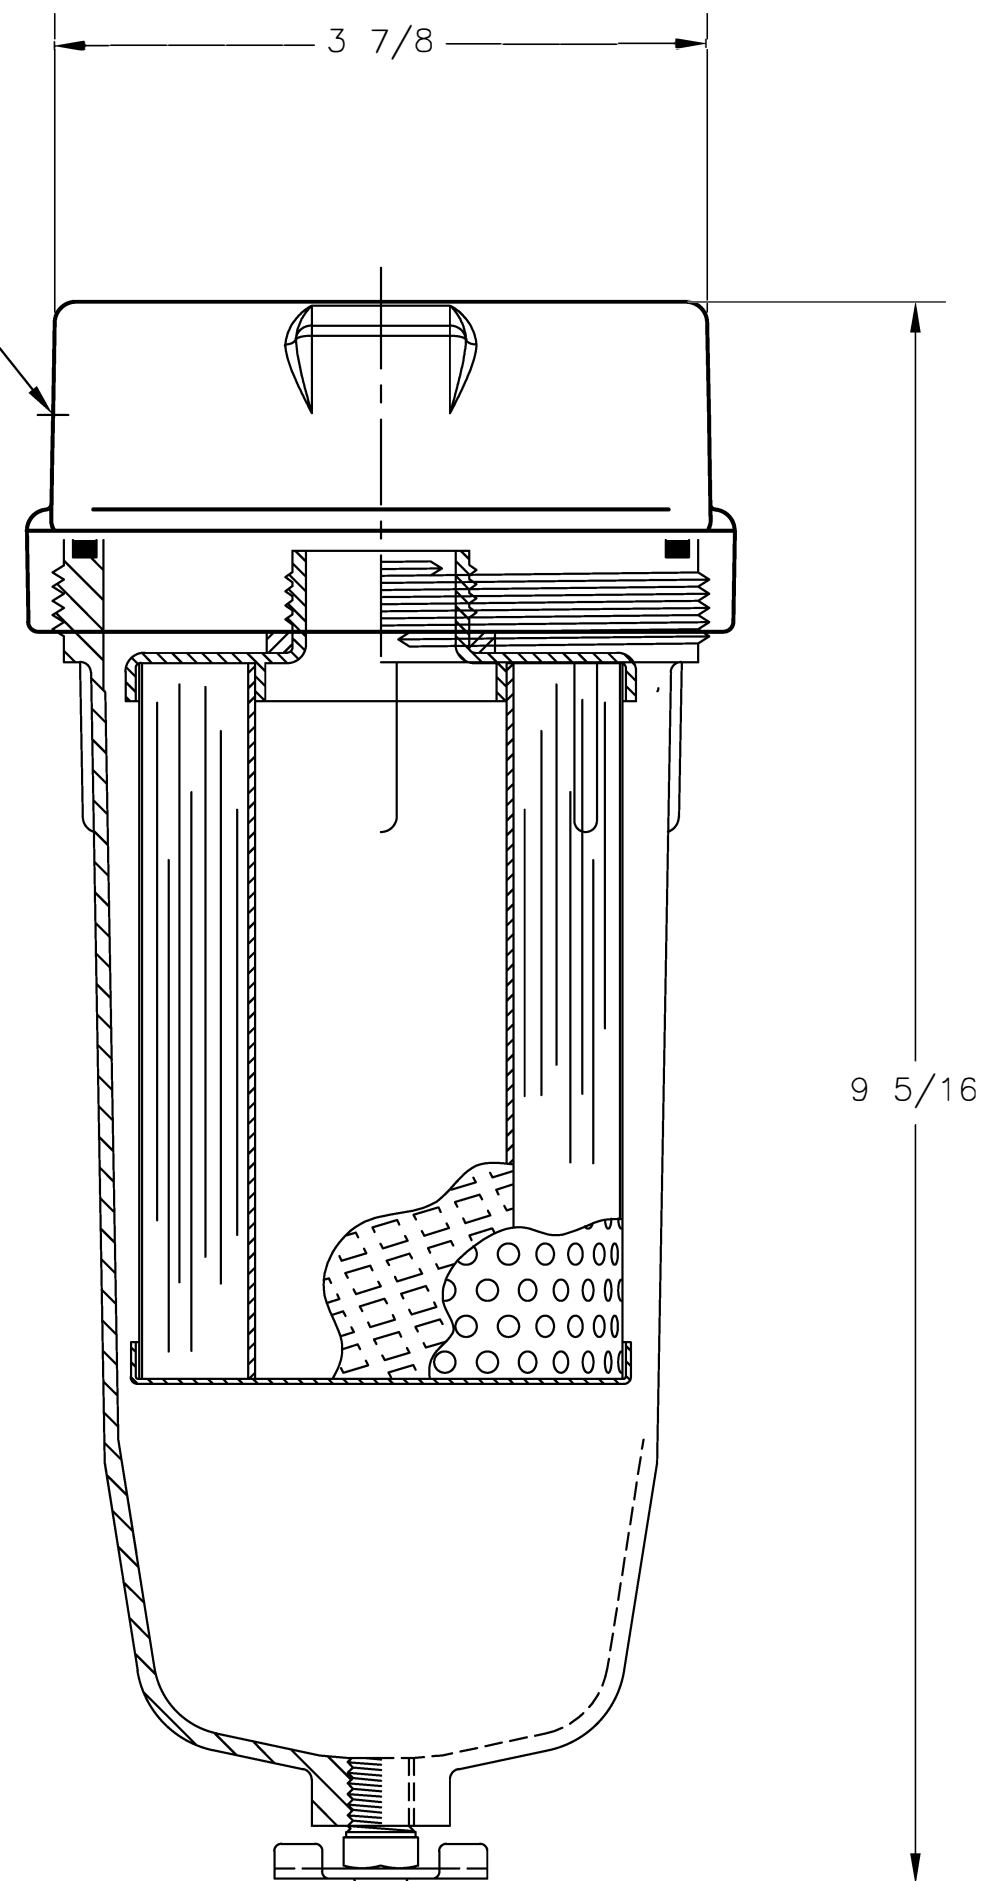

3/4"-14 N.P.T.
(BOTH ENDS)

496 3/4" FUEL TANK
FILTER ASSEMBLY