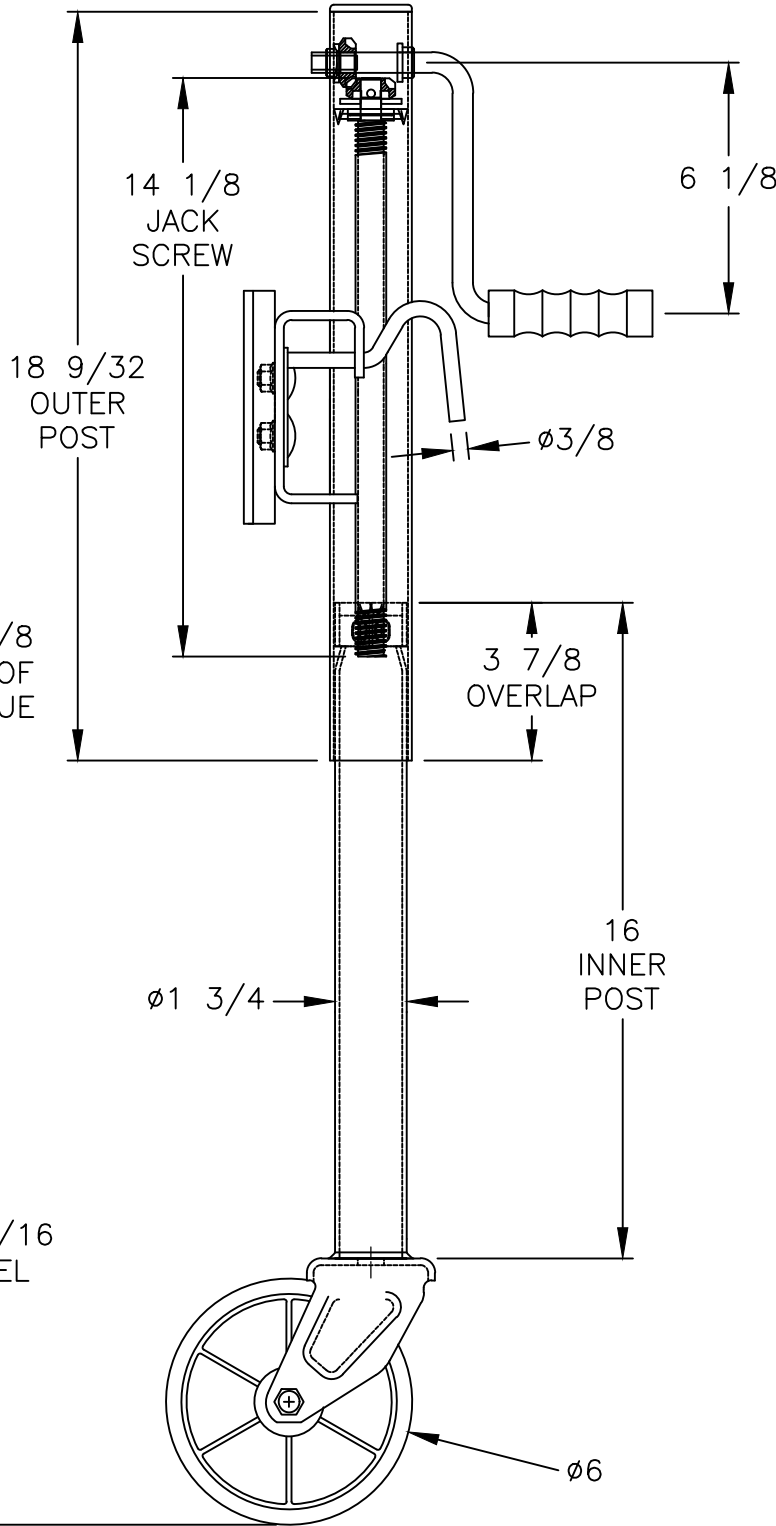

MODEL 6709
 1000LB/454KG CAPACITY
 MARINE JACK
 P/N 22560

6804 HARDWARE
 MOUNTING KIT
 P/N 303229