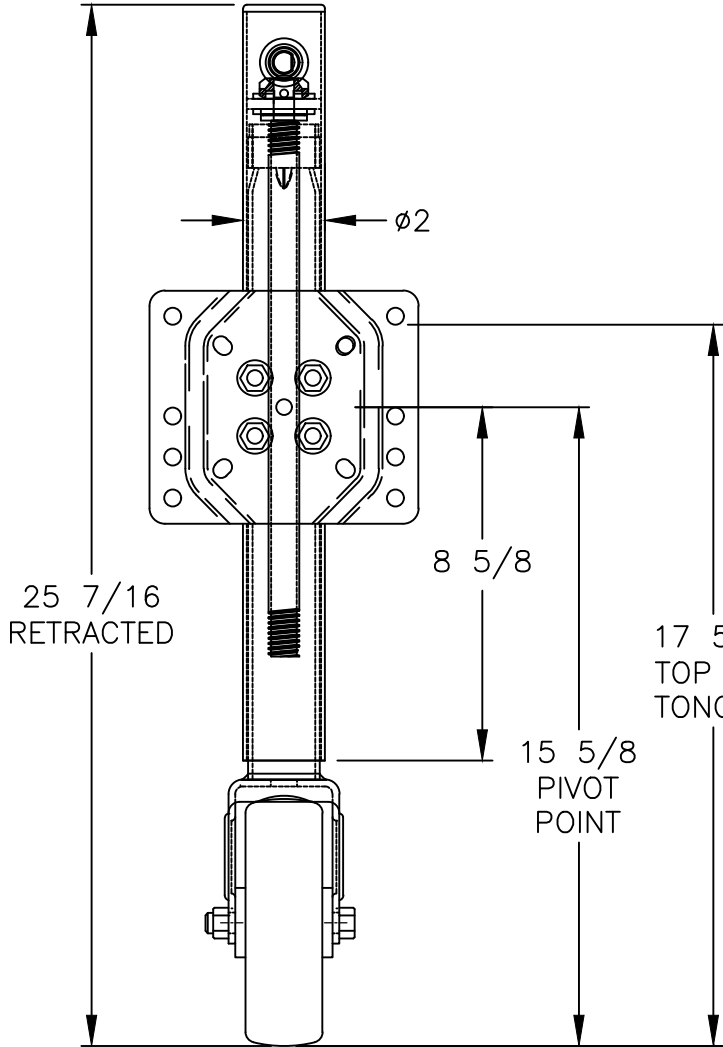

MODEL 6709
 1000LB/454KG CAPACITY
 MARINE JACK
 P/N 22560

6804 HARDWARE
 MOUNTING KIT
 P/N 303229