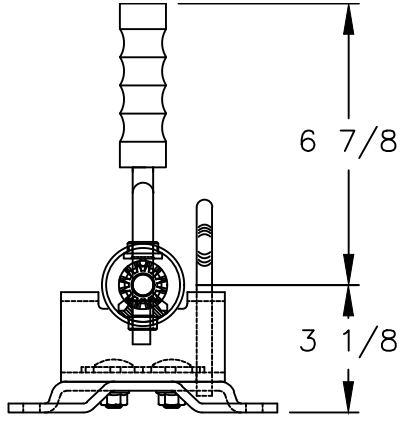

MODEL 6709
 1000LB/454KG CAPACITY
 MARINE JACK
 P/N 22560

6804 HARDWARE
 MOUNTING KIT
 P/N 303229