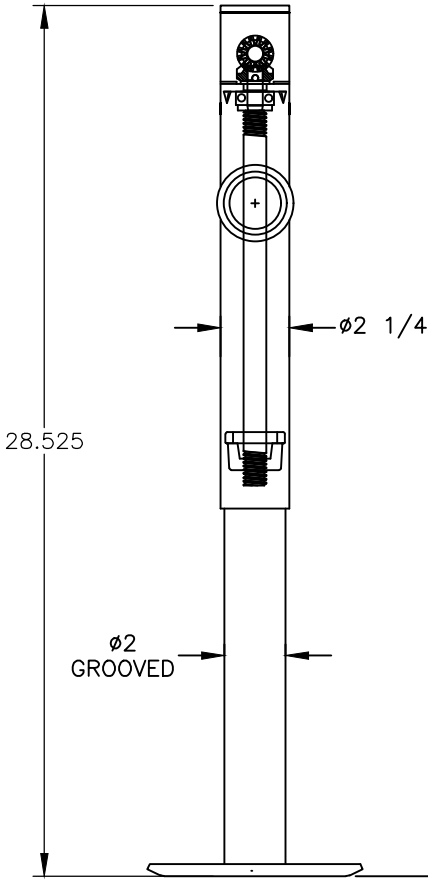

MODEL  
6620

2000lb/907kg CAPACITY  
AG-IND JACK  
P/N 22685

6615  
WELD ON TUBE  
P/N 403386

6618  
DETENT PIN, 9/16"  
DIA. X 2-1/2"  
P/N 207119