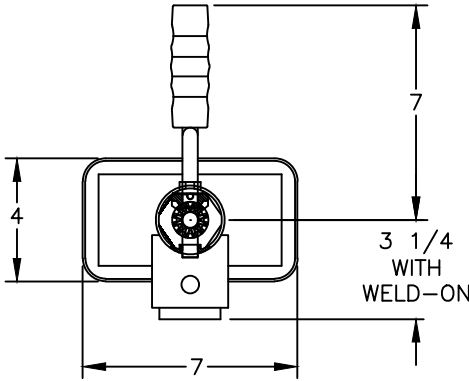

MODEL  
6620

2000lb/907kg CAPACITY  
AG-IND JACK  
P/N 22685

6615  
WELD ON TUBE  
P/N 403386

6618  
DETENT PIN, 9/16"  
DIA. X 2-1/2"  
P/N 207119