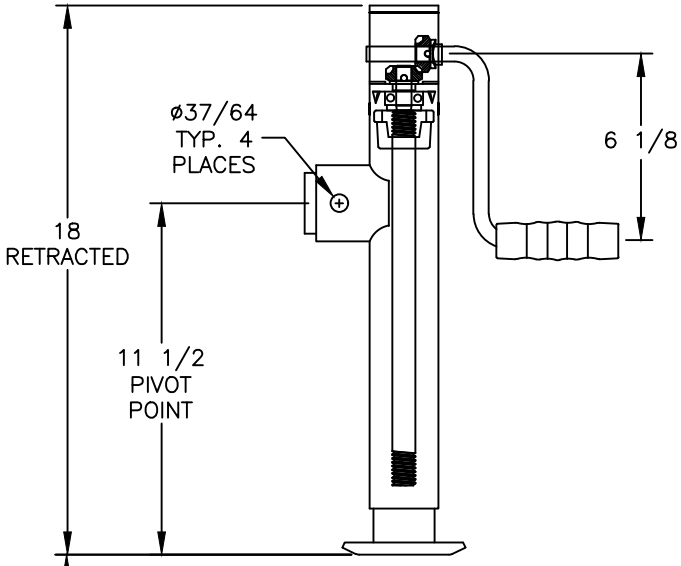

MODEL  
6620

2000lb/907kg CAPACITY  
AG-IND JACK  
P/N 22685

6615  
WELD ON TUBE  
P/N 403386

6618  
DETENT PIN, 9/16"  
DIA. X 2-1/2"  
P/N 207119